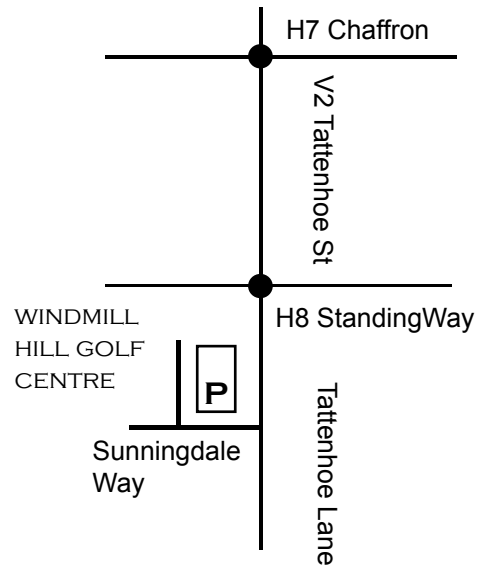

Milton Keynes Society of Artists

VENUES

Our meeting venue is
Windmill Hill Golf Centre
Tattenhoe Lane
Bletchley
MK3 7RB

Tuesday Painting Day venue:

CAMPBILL (ROOM NEXT TO THE BAKERY)
JAPONICA LANE MK15 9KY

Thursday Painting Day and Workshop venue:

LITTLE BRICKHILL COMMUNITY HALL
LITTLE BRICKHILL
MK17 9LY

Permanent Exhibition venues:

CAMP HILL CAFE
CAMP HILL CAFE
JAPONICA LANE
WILLEN PARK
MK15 9JY

THE OLD SCHOOL
OLD WOLVERTON ROAD
MK12 5NP

Directions: Travelling down Old Wolverton Rd from the V6 to Stratford Rd, take the first left turn after passing Slated Rd.