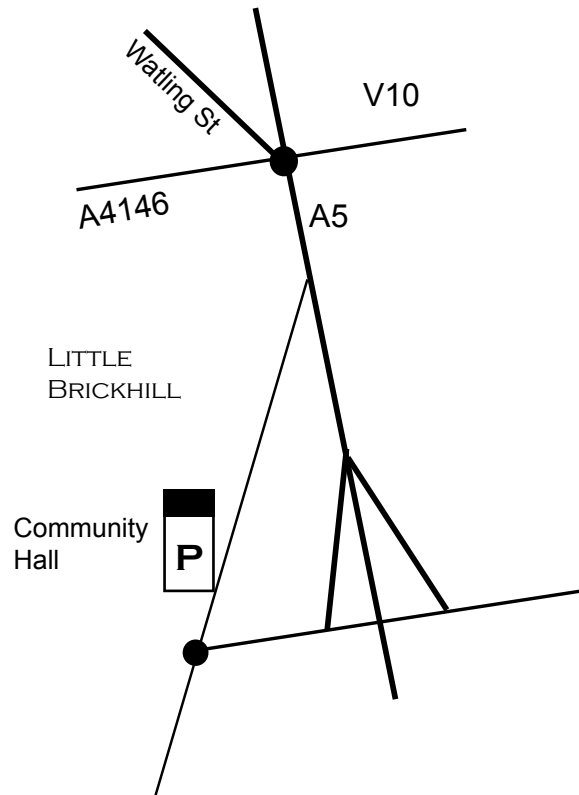

Thursday Painting Day and Workshop venue:

LITTLE BRICKHILL COMMUNITY HALL
LITTLE BRICKHILL
MK17 9LY