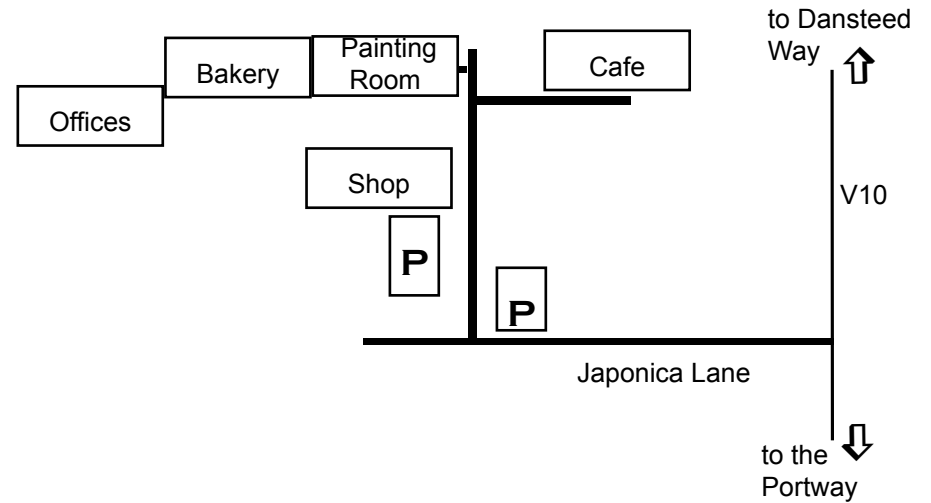

Tuesday Painting Day venue:

CAMPBILL (ROOM NEXT TO THE BAKERY)
JAPONICA LANE MK15 9KY