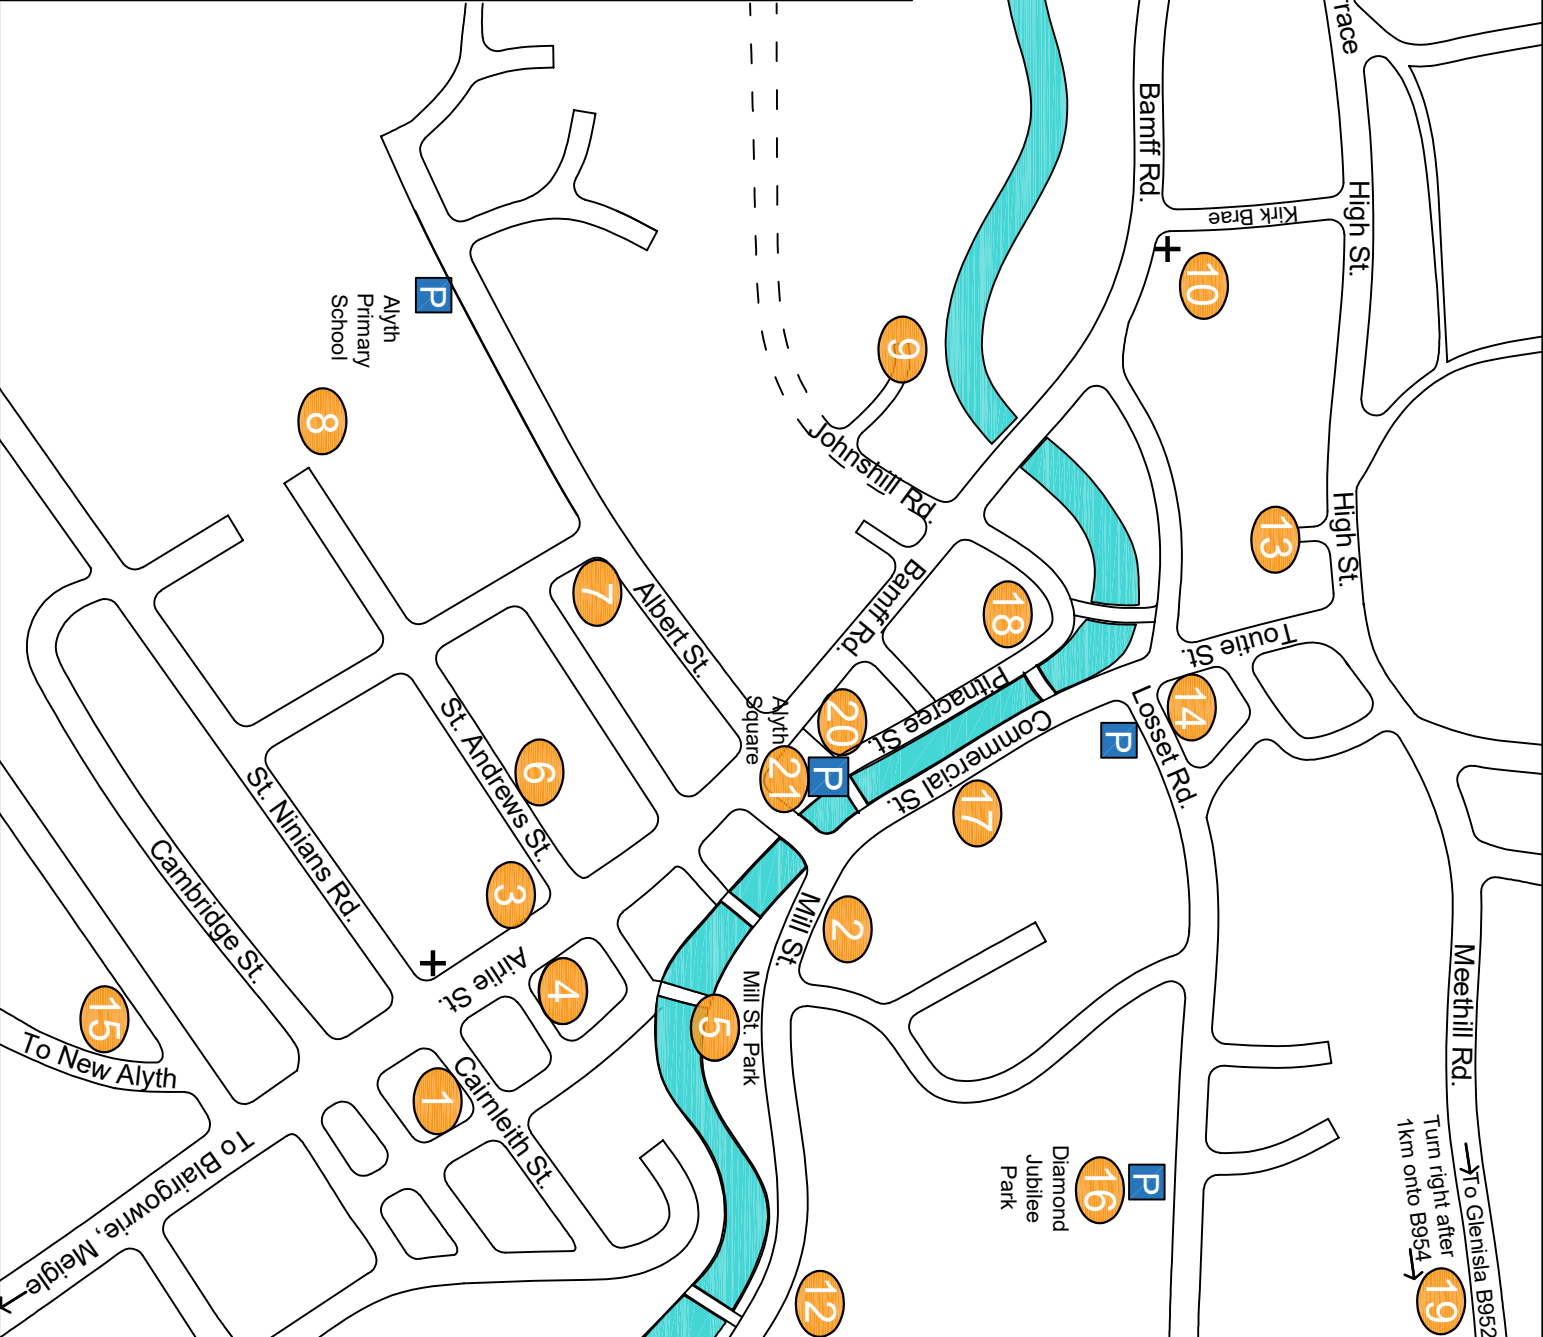

P

Alyth Primary School

8

7

Albert St.

6

St. Andrews St.

3

St. Ninians Rd.

Cambridge St.

15

To New Alyth

To Blairgowrie, Meikle

1

Cairnleith St.

4

Airle St.

5

Mill St. Park

5

Mill St.

2

Mill St.

12

Mill St.

20

Pinacree St.

21

Alyth Square

2

Mill St.

2

Mill St.

2

Mill St.

12

Mill St.

18

Pinacree St.

9

Johnshill Rd.

20

Pinacree St.

21

Alyth Square

2

Mill St.

2

Mill St.

2

Mill St.

12

Mill St.

18

Pinacree St.

9

Johnshill Rd.

20

Pinacree St.

21

Alyth Square

2

Mill St.

2

Mill St.

2

Mill St.

12

Mill St.