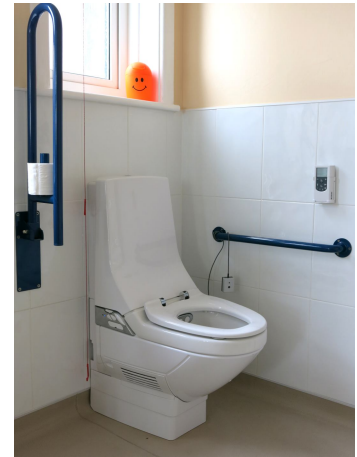

## Shower Commode Chair

---

- Invacare Aquatic Ocean shower commode chair
- Individually adjustable seat height (will fit over toilet)
- Swing away armrests - adjustable to two different height levels
- Height-adjustable, swing away and detachable footrests
- 23 stone weight capacity (150kg)

## Geberit Wash and Blow Dry Toilet

---

- Geberit AquaClean 8000plus Care
- Warm water wash and warm air dryer
- Reinforced seat
- Touch-free operation with the opto remote

---