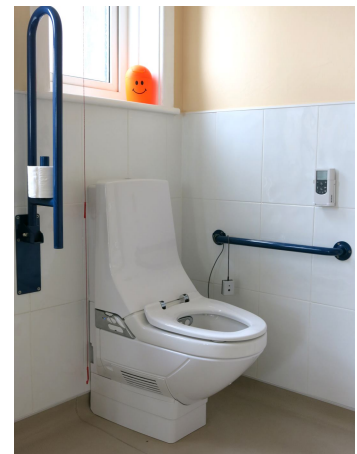

BOD Equipment

The following equipment is always available in the flat i.e. you do not need to request it. The pictures have been taken from inside the flat so that you can get even more of a feel for it (and see how spacious it is).

Profiling Bed

- Hampton scissor-lift profiling bed
- Medium to high pressure care mattress (Pro-Mat-3)
- Side rails (optional)
- Reading light
- 12 way adjustable movement aid (optional)
- 29 stone weight capacity (190kg)

Shower Commode Chair

- Invacare Aquatic Ocean shower commode chair
- Individually adjustable seat height (will fit over toilet)
- Swing away armrests - adjustable to two different height levels
- Height-adjustable, swing away and detachable footrests
- 23 stone weight capacity (150kg)

Geberit Wash and Blow Dry Toilet

- Geberit AquaClean 8000plus Care
- Warm water wash and warm air dryer
- Reinforced seat
- Touch-free operation with the opto remote

Twin Electric Bed

- Abberley Premier Plus Coupled Beds
- Electrically operated 5 foot split double bed
- Ultralux memory foam mattresses
- Cut outs for mobile hoist
- Can be split into two 2ft 6in beds
- 18 stone weight capacity (115kg) – each side