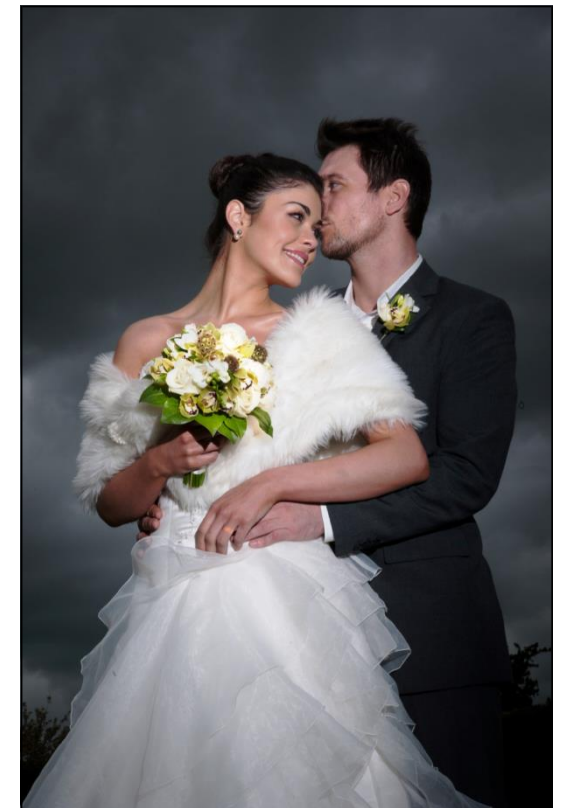

THE MAN

Michael is a **Wedding, Portrait and Lifestyle** Photographer covering Dorset, Hants & Wiltshire. After a spell as an accredited international training and animation consultant spanning 20 years, he made a career change and qualified as a personal development coach. About the same time (2004), he again picked up a camera and started photo- graphing portraits and friends weddings. This led to several Wedding and Portrait commissions and eventually, documentary and Travel commissions with photo-shoots in France, Thailand, Australia and Central America.

Web:

www.thevocativeimage.com

Weddings 2021+

THE EVOCATIVE IMAGE

timeless photography..

The Evocative Image

Tel: 07896 868553